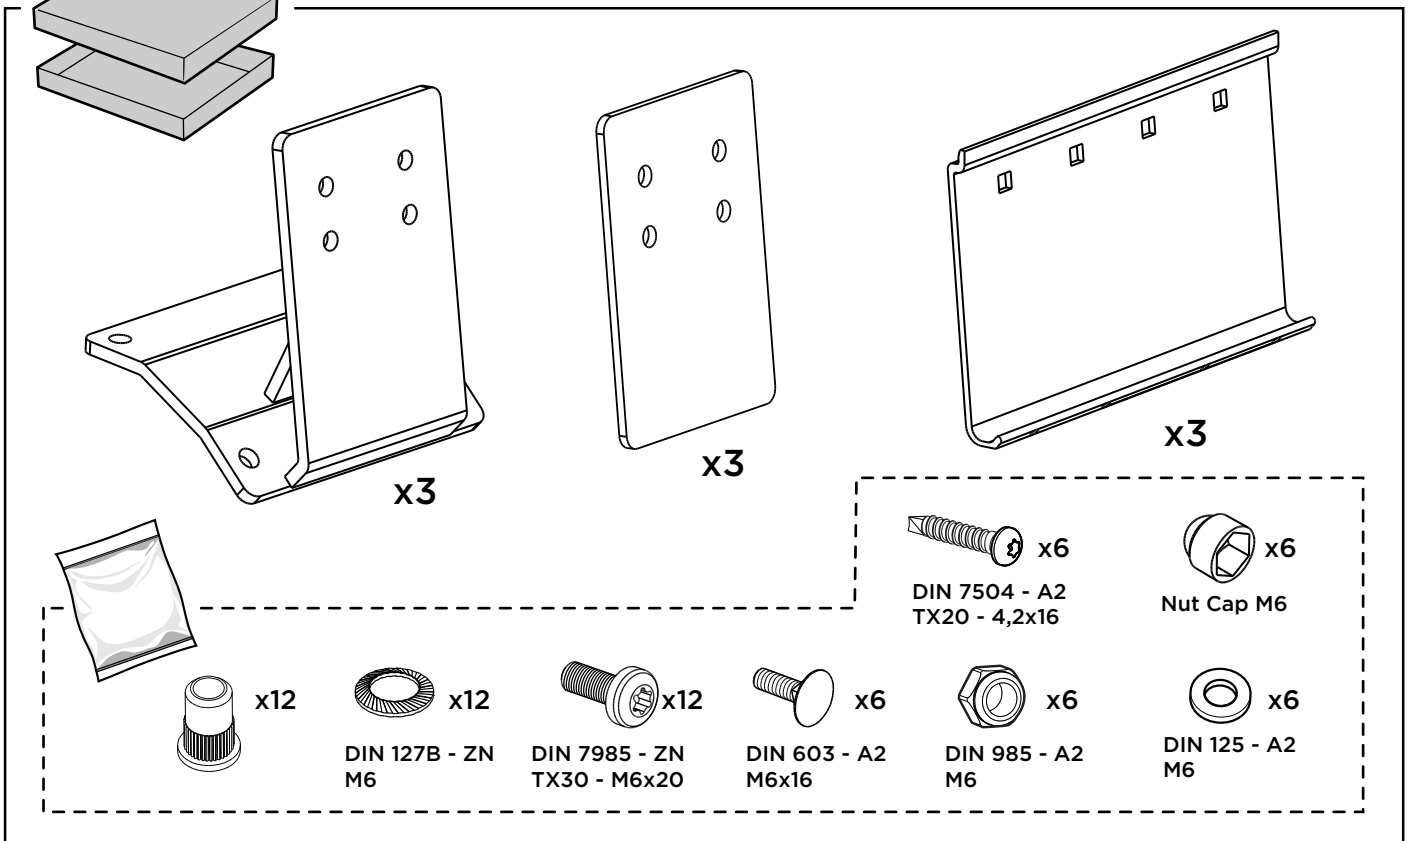

Adapter Wall Ducato / Iveco H2 Lift Roof

> Instructions

308960

AD960-02 | 3380028600

2019-05-20

Bring your life
thule.com

1

2