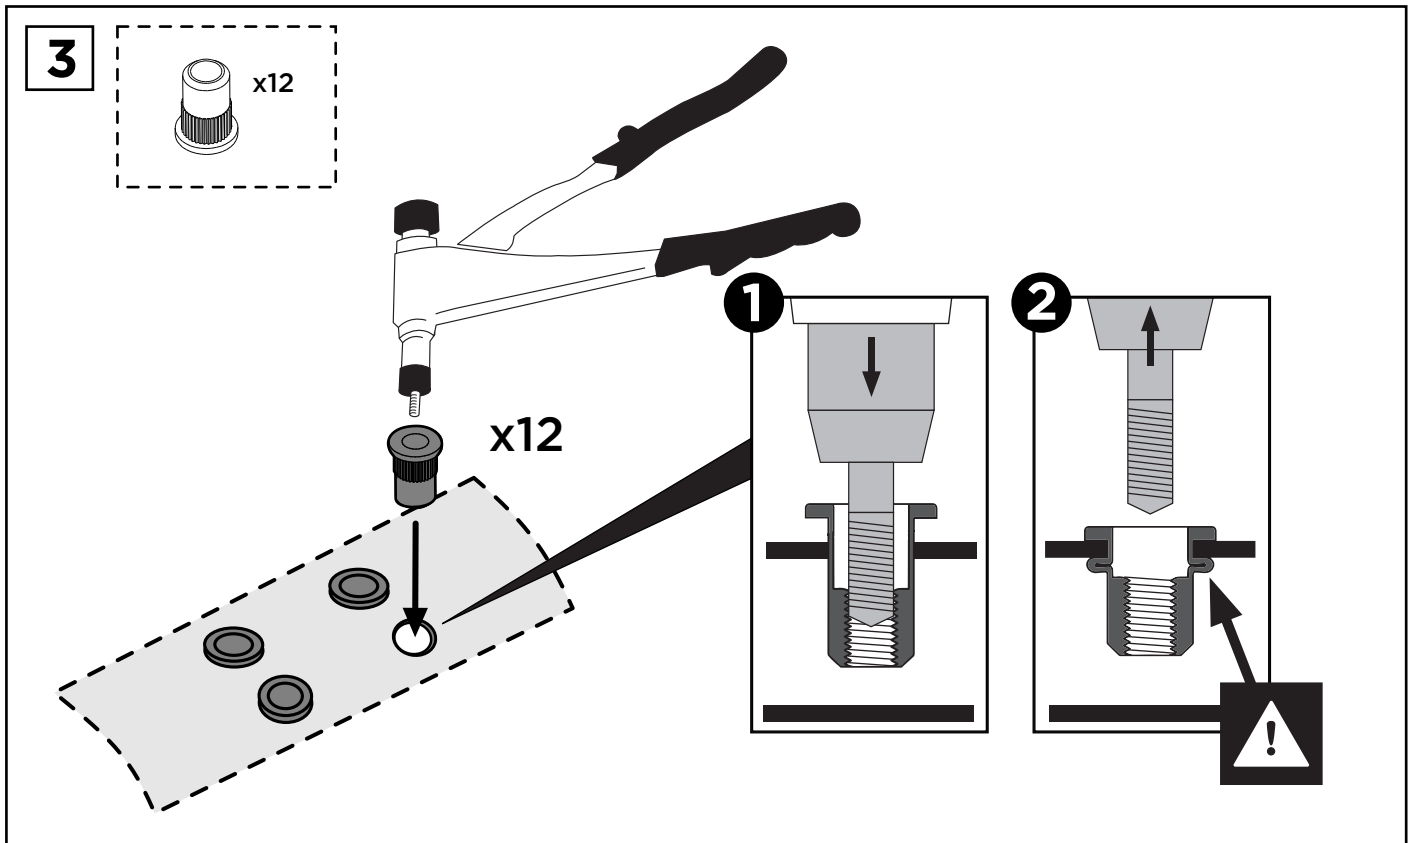

Glue / Lijmen / Verklebung / Coller:
Thule recommends / beveelt aan / empfiehlt / recommande:
SIKA 252 or Terostat MS937

Preparation and sealing according to the prescripts of the glue supplier.
Voorbehandeling en afdichting volgens de voorschriften van de lijmfabrikant.
Primern und Abdichtung nach Anweisung des Dichtmittelherstellers.
Procédure d'installation suivant les prescriptions indiquées sur l'emballage du produit.

48 h