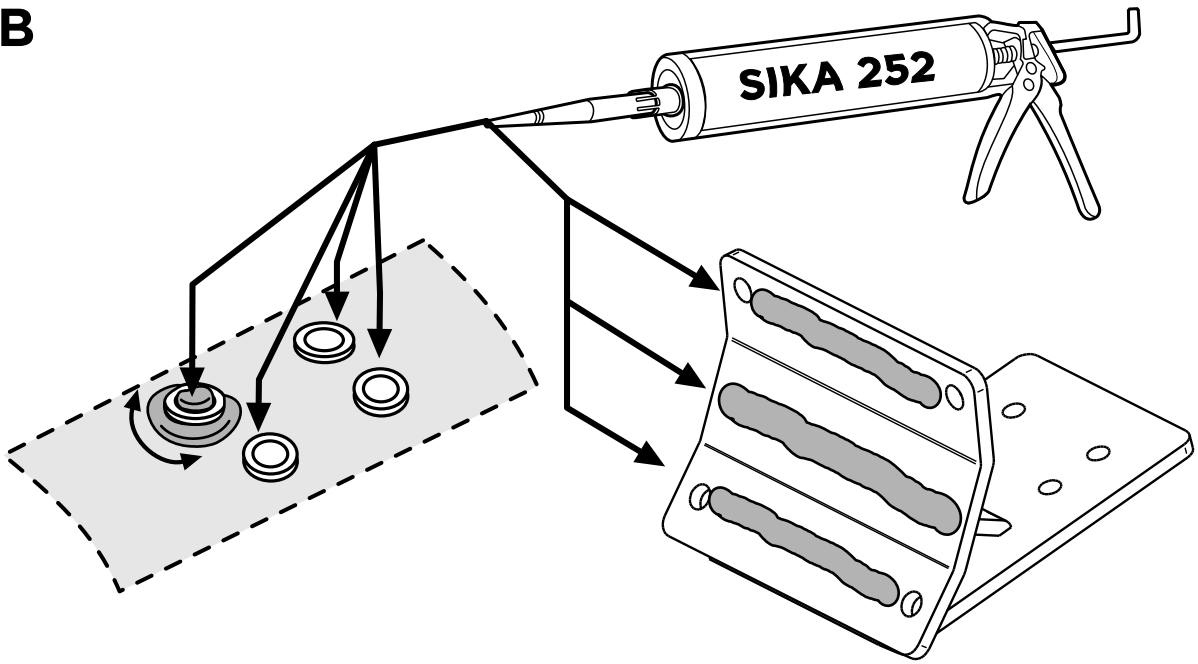

B

5

DIN 127B - ZN
M6

DIN 7985 - ZN
TX30 - M6x20

TX30

x12

6 Nm