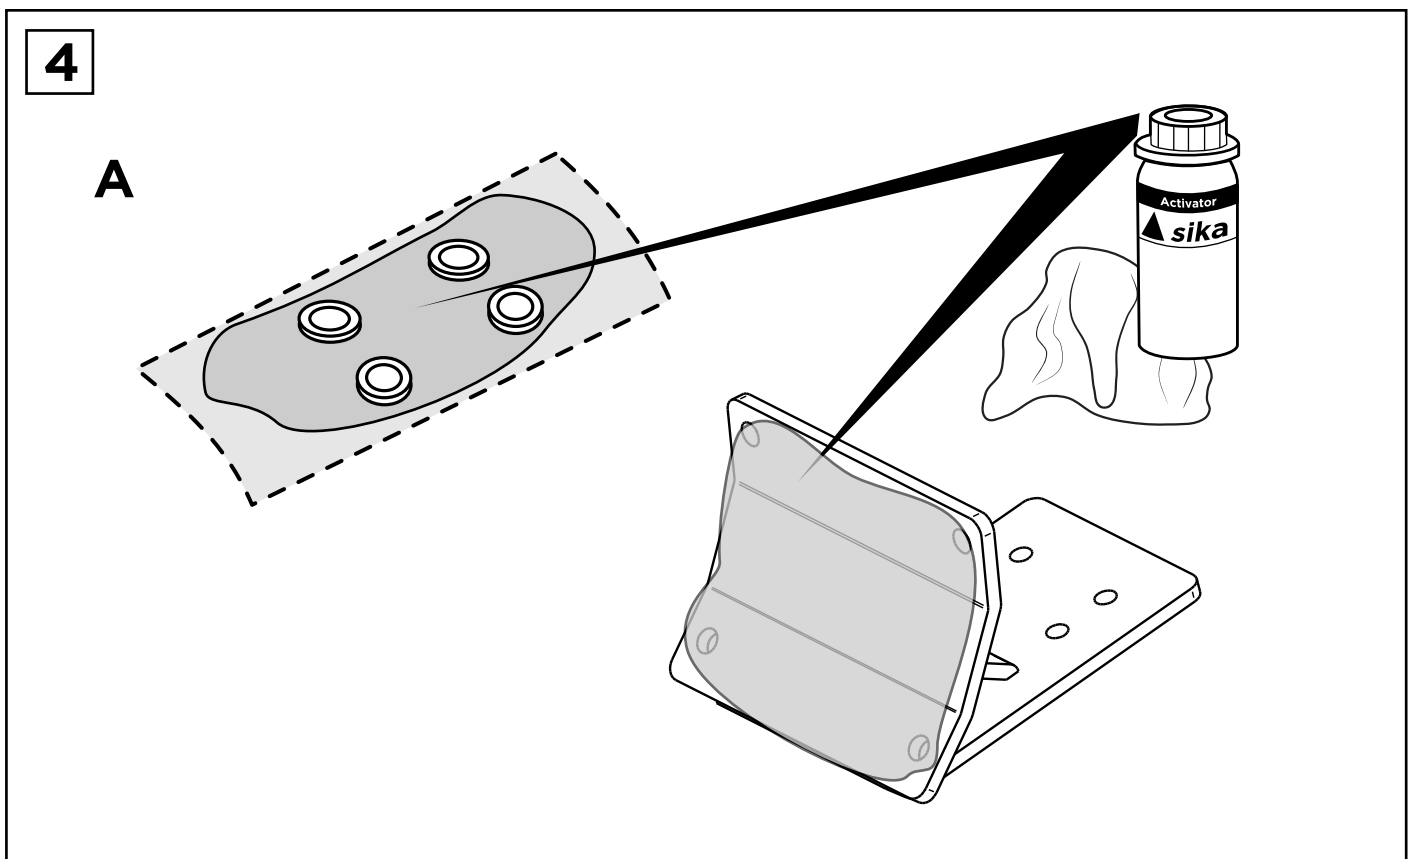

Glue / Lijmen / Verklebung / Coller:
Thule recommends / beveelt aan / empfiehlt / recommande:
SIKA 252 or Terostat MS937

Preparation and sealing according to the prescripts of the glue supplier.
Voorbehandeling en afdichting volgens de voorschriften van de lijmfabrikant.
Primern und Abdichtung nach Anweisung des Dichtmittelherstellers.
Procédure d'installation suivant les prescriptions indiquées sur l'emballage du produit.

48 h