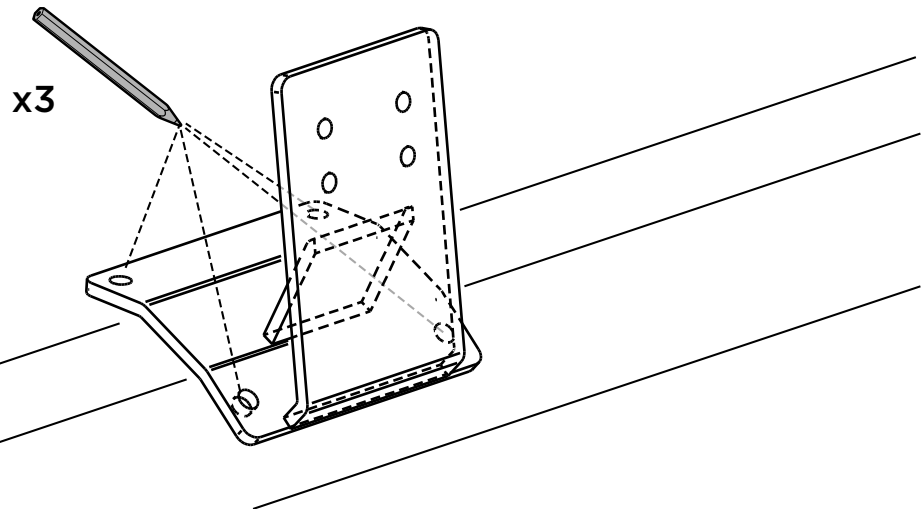

Adapter Wall Ducato / Iveco H2 Lift Roof

> Instructions

308960

AD960-02 | 3380028600

2019-05-20

Bring your life
thule.com

1

2