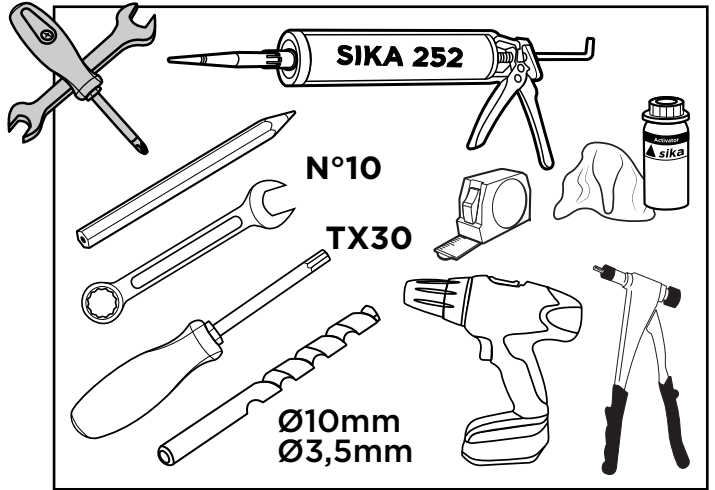

Adapter Wall Ducato / Iveco H2 Lift Roof

> Instructions

308960

AD960-02 | 3380028600

2019-05-20

Bring your life
thule.com

1

2