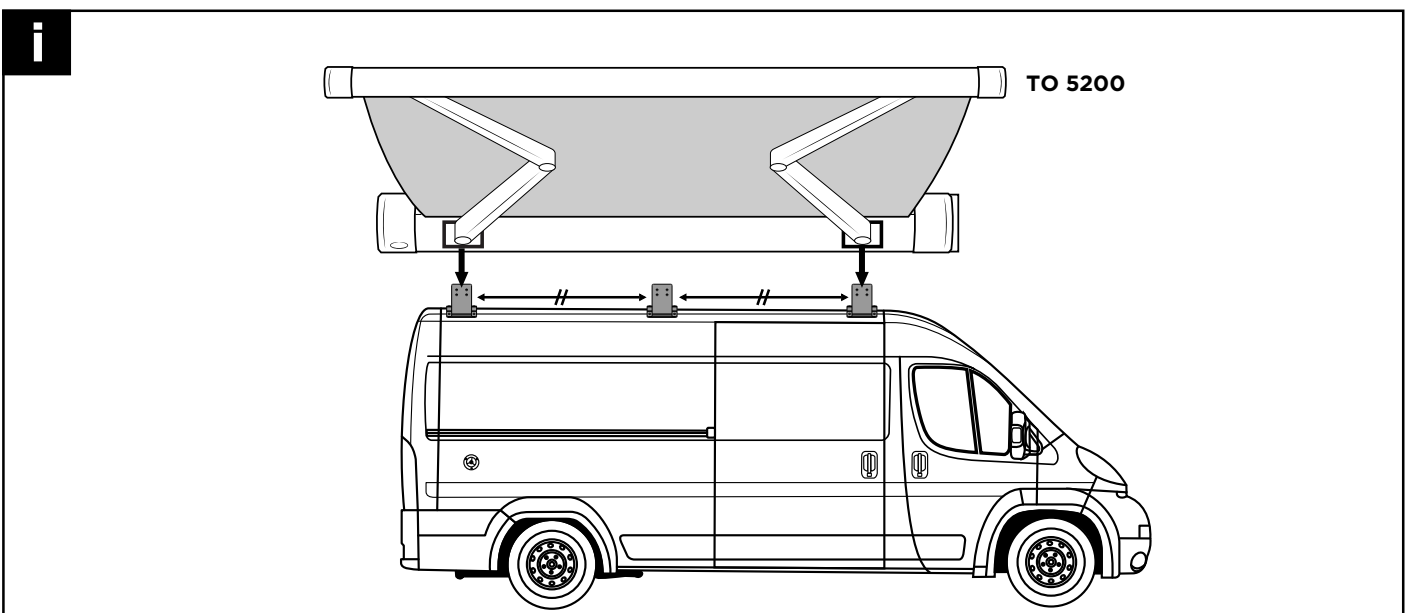

Adapter Wall Ducato / Iveco H2 Lift Roof

> Instructions

308960

AD960-02 | 3380028600

2019-05-20

Bring your life
thule.com

1

2